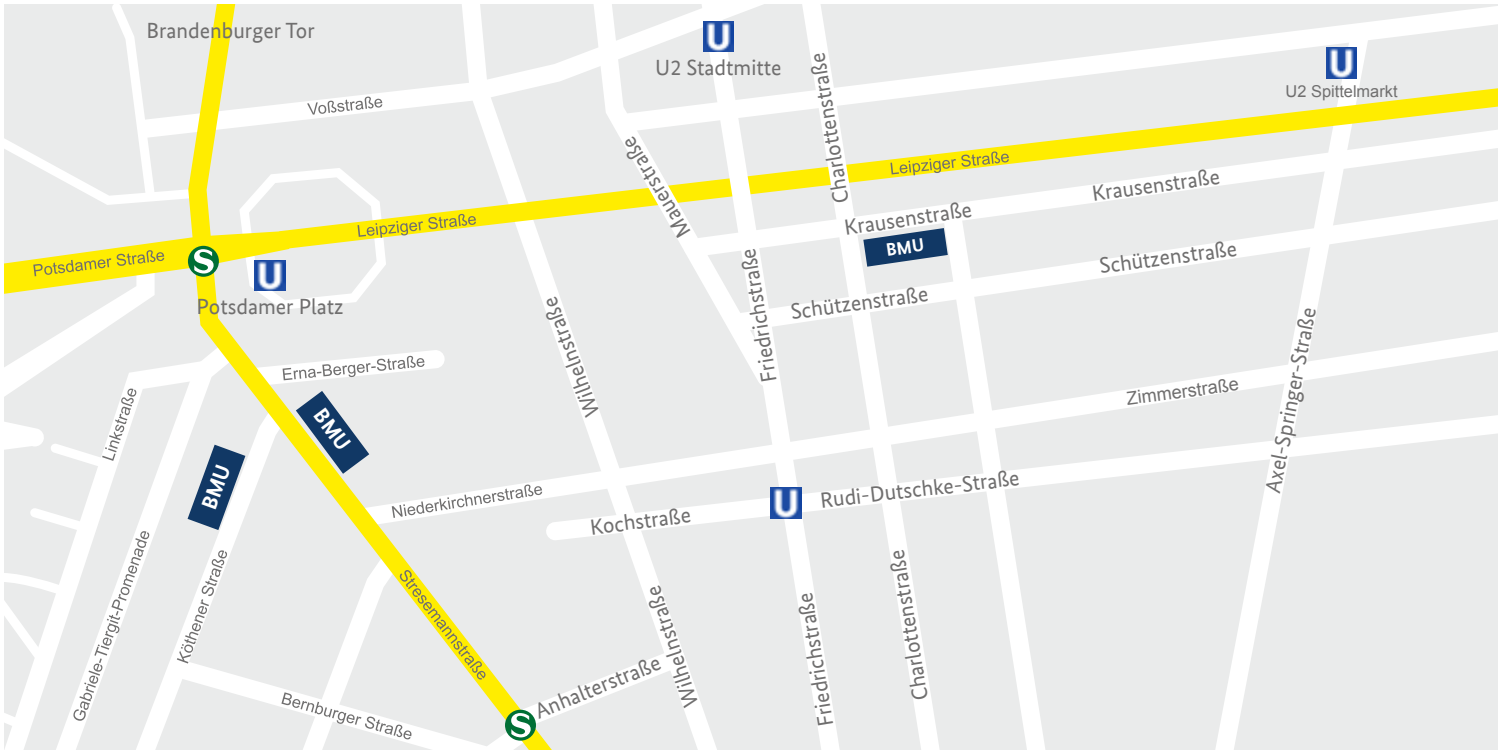

## Delivery address:

Federal Ministry for the Environment, Nature  
Conservation and Nuclear Safety

Stresemannstraße 128 – 130  
(via Erna-Berger-Straße)  
10117 Berlin

## Visitors' address:

Federal Ministry for the Environment, Nature  
Conservation and Nuclear Safety

**Stresemannstraße 128 – 130** · 10117 Berlin  
**Köthener Straße 2 – 3** · 10963 Berlin  
**Krausenstraße 17** · 10117 Berlin

M85: stop S Potsdamer Platz/Voßstraße

### Arrival by plane

**From Tegel airport:** Bus 128 (direction: U Osloer Str.) Change for underground U6 (direction: Alt-Mariendorf) to stop: U Stadtmitte

**From Schönefeld airport:** Local train RB 19 (direction: S+U Gesundbrunnen) to station: S+U Potsdamer Platz.